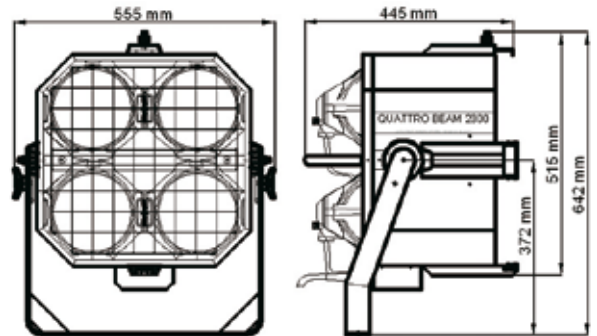

THE QUATTRO BEAM 2300 INCLUDES THESE FEATURES

- ✓ Comparative light output to 5000 W Fresnels but only using 2300 W
- ✓ Streuwinkel von 15° bis 50° mittels Wechsel-Linsen
- ✓ Beam angle can be set to between 15° and 50° by changing lenses
- ✓ 6700 lux at 10m throw using the 22° NSP lens
- ✓ 400 hours lamp life with the 575W, 230V Halogen lamp
- ✓ Easy change lamp tray
- ✓ Compact with yoke, and can be used hanging or standing
- ✓ Can be operated at any position
- ✓ Colour filter frame 470 x 470 mm
- ✓ Total weight, 20 kg
- ✓ Dimensions: W x D x H: 555 x 445 x 642 mm
- ✓ Rainproof cover available for exterior use

lighting innovation

QUATTRO BEAM 2300

COMPACT HIGH PERFORMANCE SPOTLIGHT
2300W, 230V

QUATTRO BEAM WITH NARROW SPOT LENS

PHOTOMETRIC DATA

Beam Throw: 20m / Lamp: Ushio HPL 575W/230V WCN

Lens type	angle	lux	cd
Very Narrow Spot VNSP	15°	1750	700,000
Narrow Spot NSP	22°	1675	670,000
Medium Flood MFL	30°	798	319,000
Wide Flood WFL	50°	282	113,000