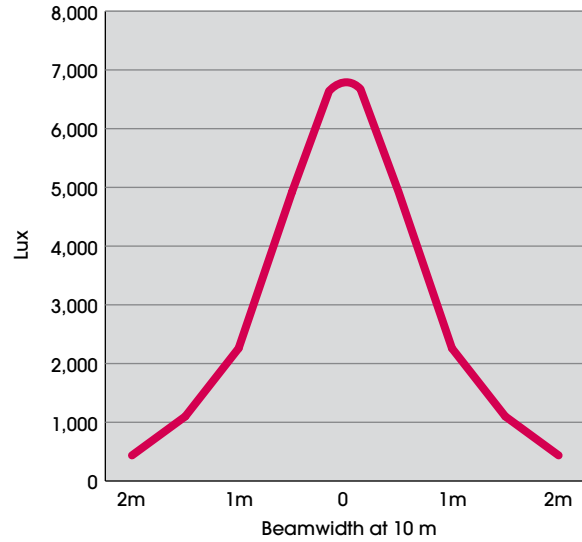

QUATTRO BEAM WITH NARROW SPOT LENS